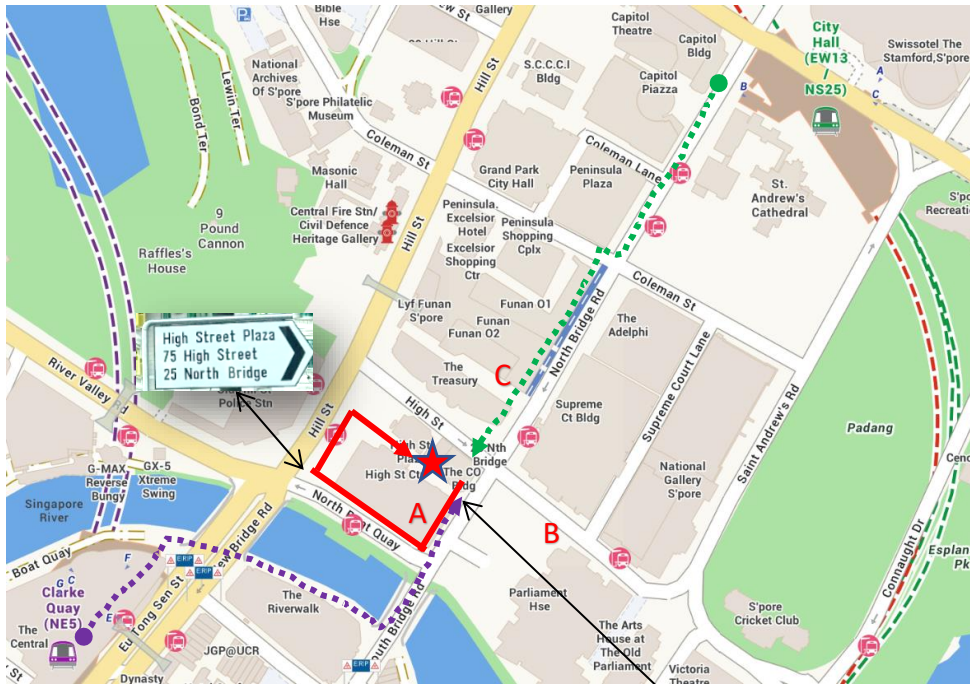

By MRT
NS25/EW13 City Hall Station, Exit B, 5 mins walk aboveground via North Bridge Road or underground via Capitol Piazza B2 – Funan B2

NE5 Clarke Quay Station Exit E, 7 mins walk via underpass below Eu Tong Sen St / New Bridge Road past The Riverwalk to South Bridge Road

By Car: Enter service road via North Boat Quay to 25 North Bridge (formerly EFG Bank). Drop off point beside Starbucks, along service road in between 25 North Bridge and High Street Centre.

On Google Maps, Waze or Grab, key in "Lee & Lee"
 Please note **there is no visitor parking** at 25 North Bridge.
 The nearest car parks are located at: -

(A) High Street Centre	Mon – Sat: \$2.73/hr 0700-1700 hrs, capped at \$8.33; \$3.15/entry 1701-0659 hrs next day Sun/PH: \$3.15/entry Motorcycles \$1.06/entry 0700-0659 hrs every day All Rates before GST No Grace Period Height Limit 2.03m
(B) Parliament House	Mon – Sat: \$1.39/30min 0800-1800 hrs; \$2.43 per 4hr block 1801-0759 hrs next day Sun/PH: \$2.43 per 4hr block 0800-0759 hrs next day Rates inclusive of GST Grace Period 10 mins Height Limit 2.1m Take Staircase P4 beside the carpark gantry
(C) Funan	Mon – Fri / Eve of PH: 12am-5.59pm: \$2.40 for first hour, \$0.65 for subsequent 15 mins Sat, Sun & PH: 12am-2.59am: \$0.65 for every 15 mins 3am-5.59pm: \$2.60 for first 2 hours, \$0.65 for subsequent 15 mins 6pm – 11.59pm (all days): \$3.30 per entry Rates inclusive of GST Grace period 10 mins Height limit 2.0m

By Bus

- Opp the Treasury (04249): 51, 61, 63, 80, 124, 145, 166, 174, 174e, 197, 851, 851e, 961, 961M
- Opp High St Ctr (04251): 32, 195
- High St Ctr (04229): 2, 12, 12e, 33, 147, 190
- Old Hill St Police Stn (04223): 124, 145, 147, 166, 174, 174e, 190, 851, 851e
- Supreme Ct (02181): 195, 961, 961M