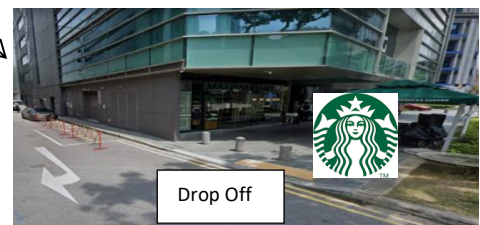

Lee & Lee
25 North Bridge Road Level 7
Singapore 179104
Telephone: +65 62200666
Website: www.leenlee.com.sg
Email: leenlee@leenlee.com.sg
<https://www.facebook.com/leenlee.com.sg>

Office Hours:
 Mondays to Fridays (excl Public Holidays)
 9.00 am to 6.00 pm (Lunch: 1 to 2 pm)
Please Go to Level 7 (Reception)
No Visitor Parking. Park at High Street Centre, Parliament House or Funan

By MRT
NS25/EW13 City Hall Station, Exit B, 5 mins walk aboveground via North Bridge Road or underground via Capitol Piazza B2 – Funan B2

NE5 Clarke Quay Station Exit E, 7 mins walk via underpass below Eu Tong Sen St / New Bridge Road past The Riverwalk to South Bridge Road

By Car: Enter service road via North Boat Quay to 25 North Bridge (formerly EFG Bank). Drop off point beside Starbucks, along service road in between 25 North Bridge and High Street Centre.

On Google Maps, Waze or Grab, key in "Lee & Lee"
 Please note **there is no visitor parking** at 25 North Bridge.
 The nearest car parks are located at: -